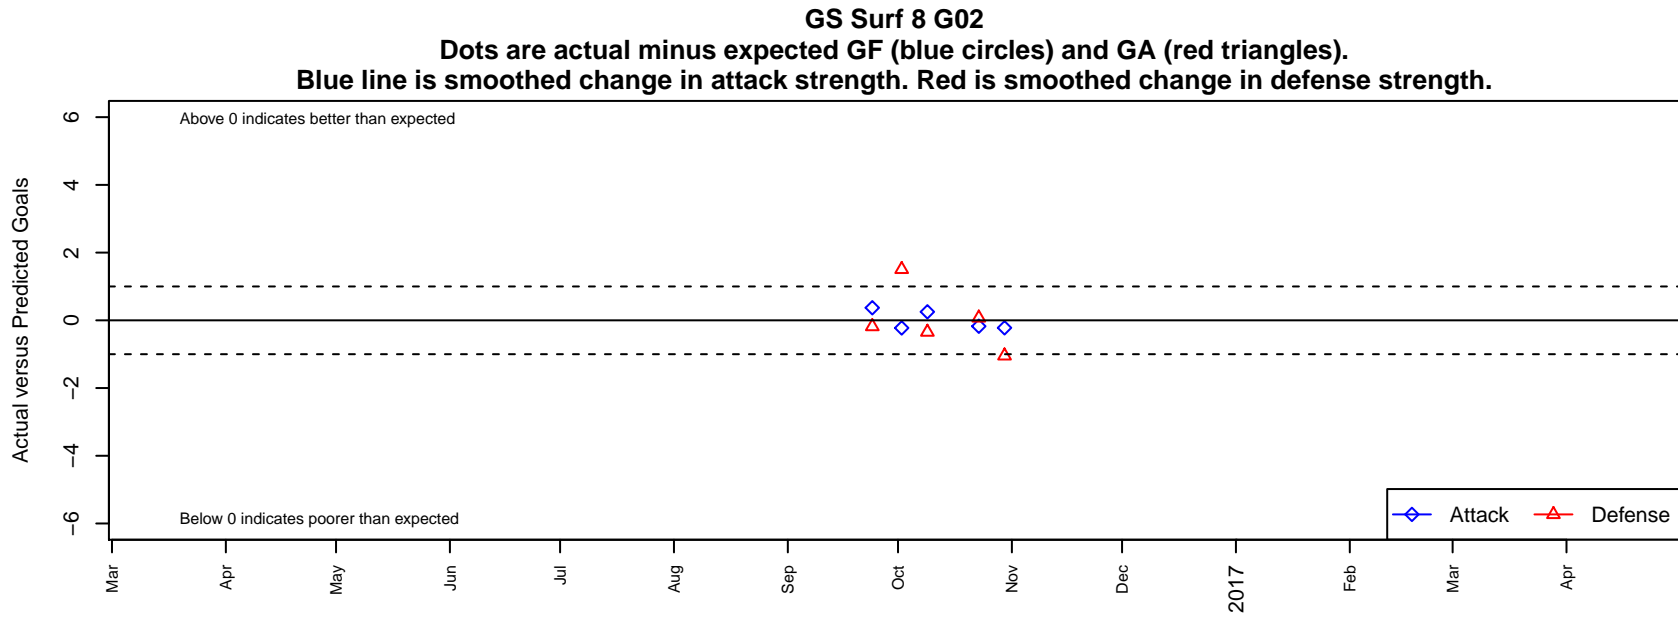

GS Surf 8 G02

Greater Seattle Surf
Bothel, WA
G02 total strength=1201
attack=4.38 defense=3.69
fall league = RCL G02 8th G Fall

alt names used:
GS Surf 8 G02

Venues played:
2016 RCL G02 8th G Fall

date	home		away		venue	pred.home	pred.away
2016-10-30	GS Surf 8 G02	0	NW United Black G02	7	2016 RCL G02 8th G Fall	0.22	5.95
2016-10-23	WA Rush G02	9	GS Surf 8 G02	0	2016 RCL G02 8th G Fall	9.07	0.18
2016-10-09	GS Surf 8 G02	1	Spokane Sounders 8 G02	5	2016 RCL G02 8th G Fall	0.75	4.65
2016-10-02	GS Surf 8 G02	1	Snohomish United 8 G02	1	2016 RCL G02 8th G Fall	1.23	2.51
2016-09-24	Eastside FC White G02	3	GS Surf 8 G02	1	2016 RCL G02 8th G Fall	2.82	0.63